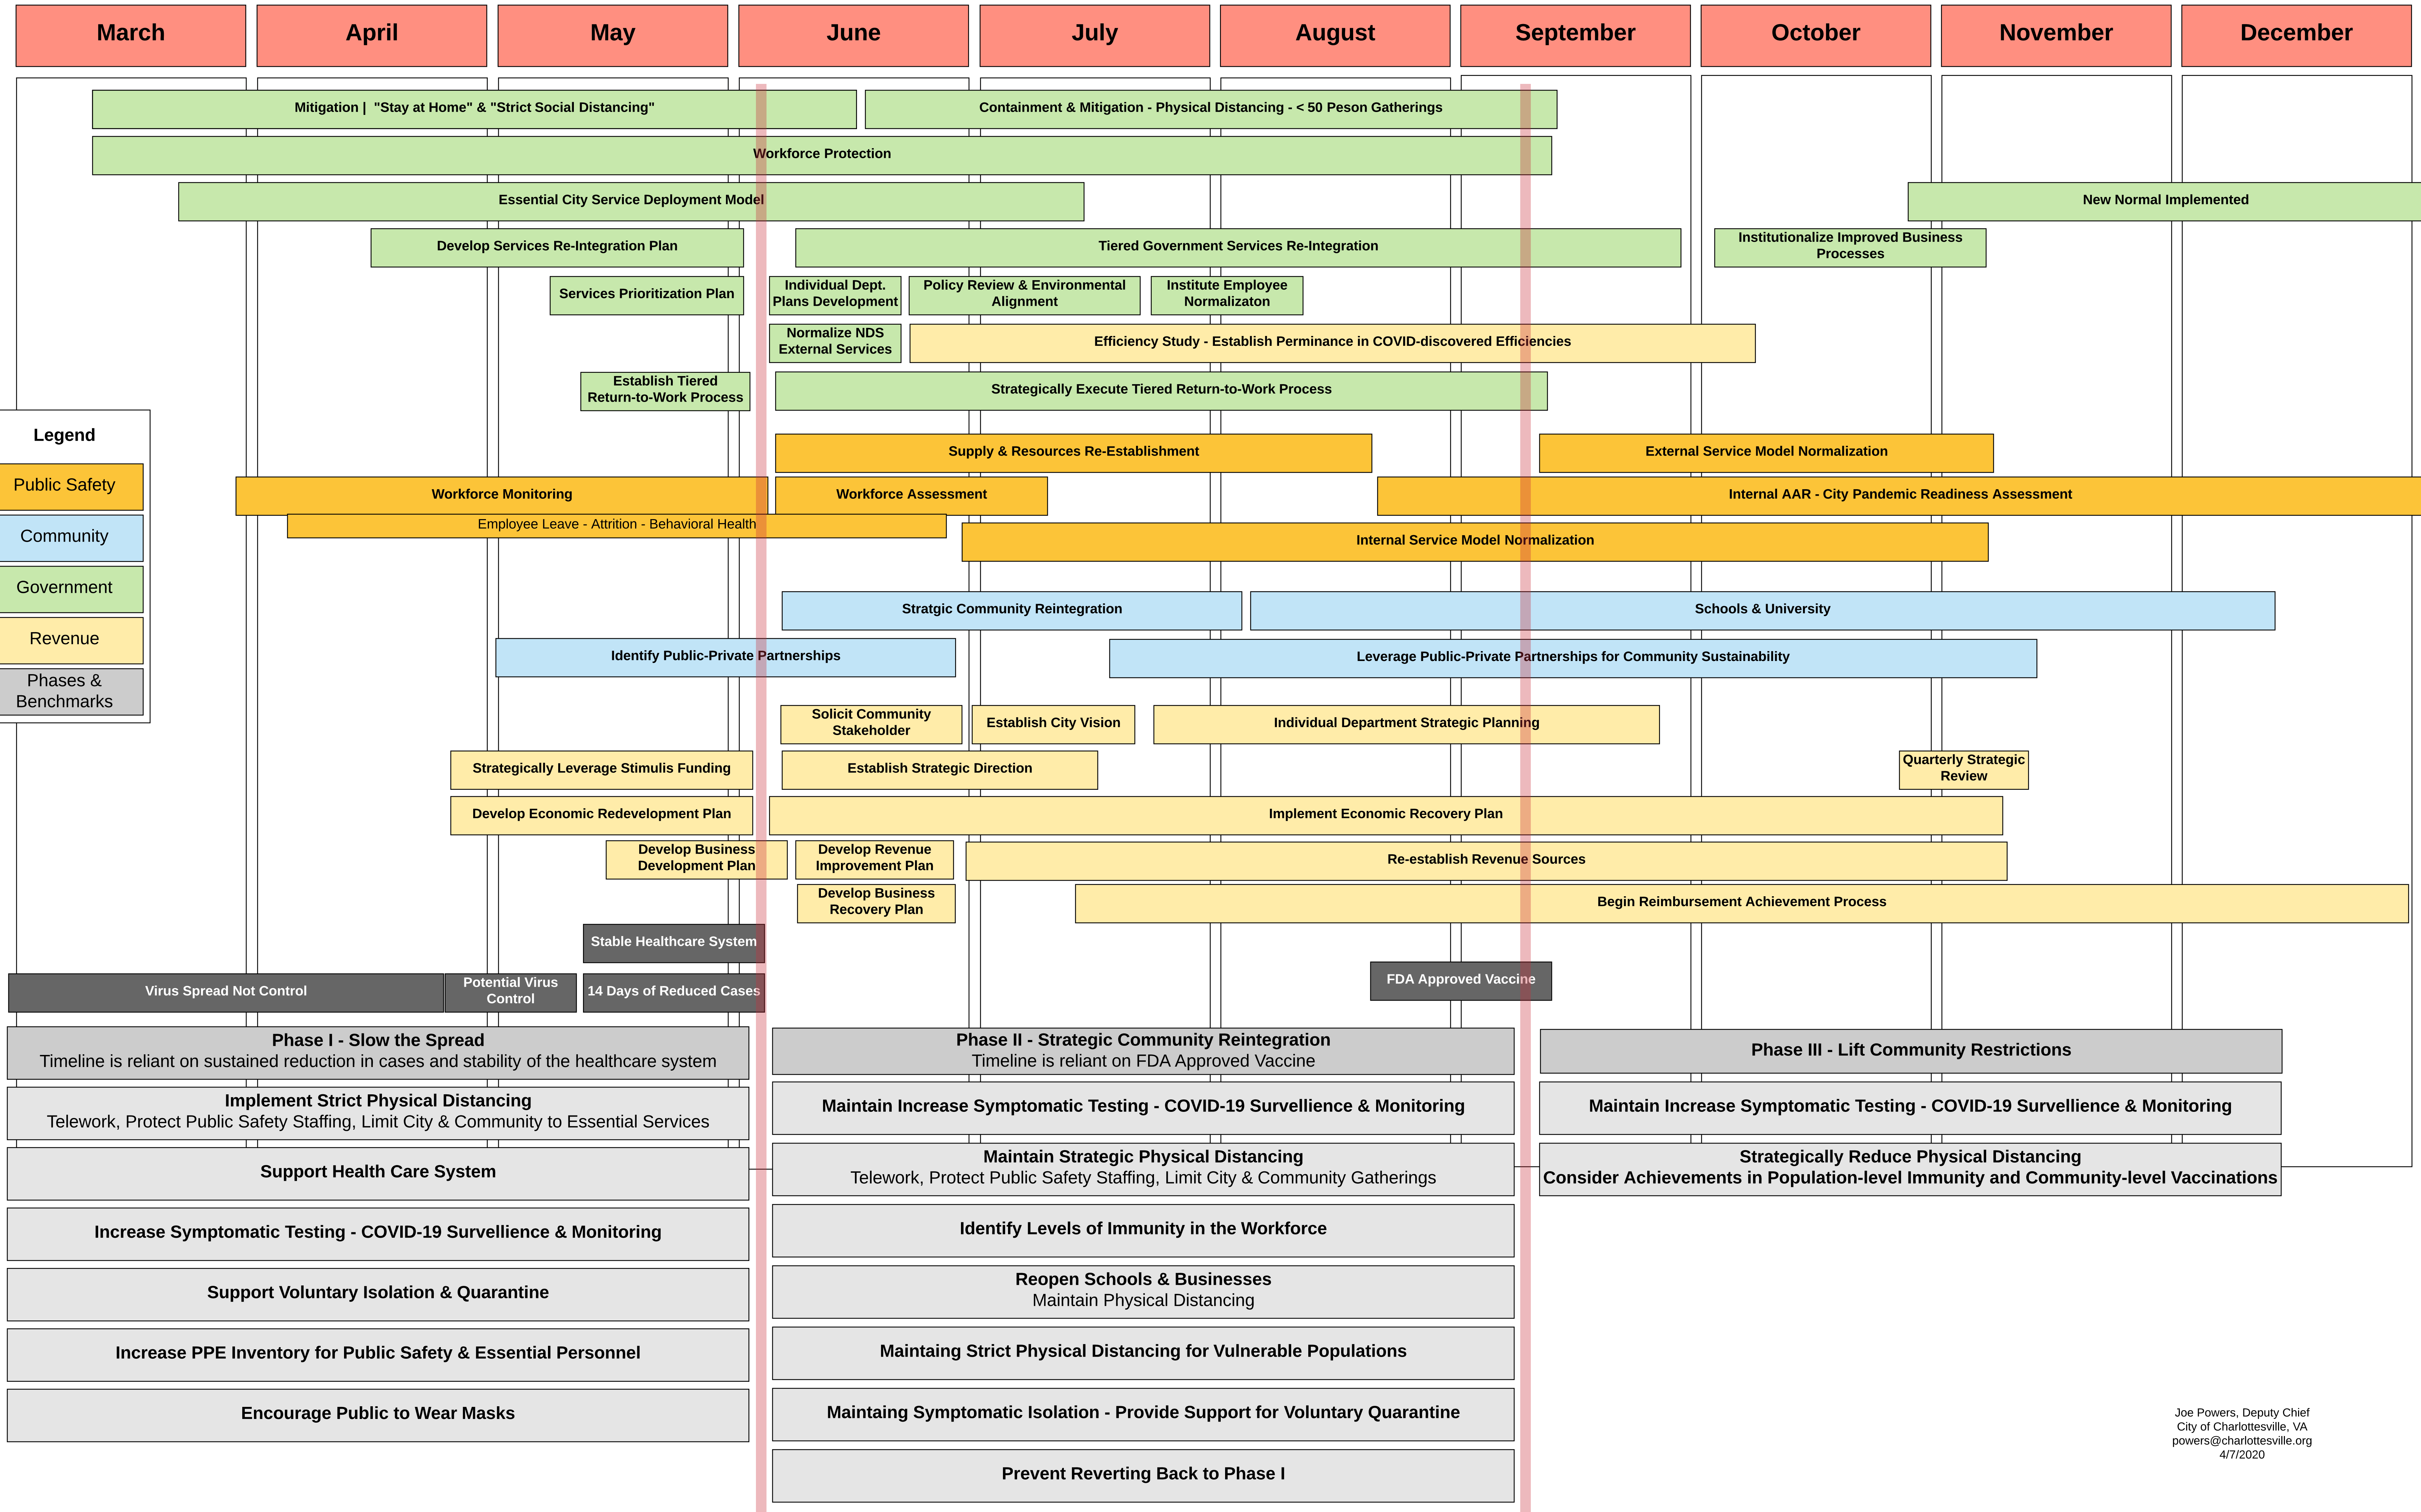

COVID-19 Management Team City Recovery Planning Chart

Legend

- Public Safety (Orange)
- Community (Blue)
- Government (Green)
- Revenue (Yellow)
- Phases & Benchmarks (Grey)